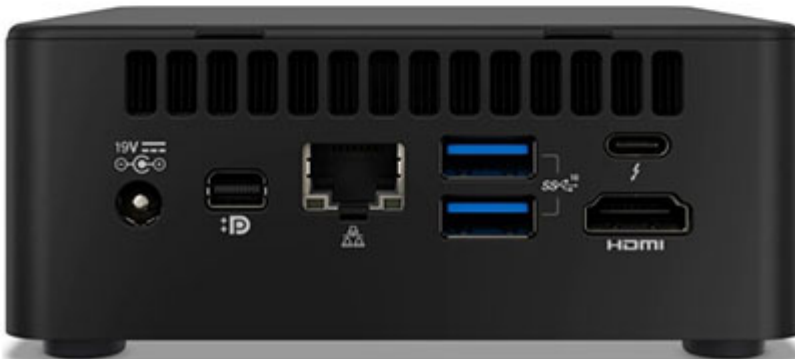

549.00 EUR

incl. 19% VAT, plus [shipping](#)

- 4x 1,2GHz, 4,20GHz Turbo !
- 4 Cores / 8 Threats !
- 12-28W TDP !
- Thunderbolt !

- Typ / Chipset: Mini-PC / System-on-Chip (SoC)
- >CPU: Intel Core i5-1135G7, 4C/8T, 1.20-4.70GHz, 12MB+5MB Cache, 12-28W TDP, Codename "Tiger Lake-UP3" (Willow Cove, 10nm SuperFin)
- 2x DDR4 SO-DIMM, dual PC4-25600S/■DDR4-3200, max. 64GB (UDIMM)
- 1x SATA 6Gb/■s, 1x M.2/■M-Key (PCIe 4.0 x4/■SATA, 2280)
- Extension Slot internal: 1x 2.5", 7mm
- Grphics: Intel Iris Xe Graphics (iGPU), 80EU/640SP, 1.30GHz, Codename "Tiger Lake GT2" (Gen12 Xe)
- Connectors: 1x HDMI 2.0b, 1x Mini DisplayPort 1.4, 3x USB-A 3.1, 2x Thunderbolt 3, 1x 2.5GBase-T (Intel I225-V), 1x Klinke, 1x DC-In
- Wi-Fi 6 (WLAN 802.11a/■b/■g/■n/■ac/■ax, 2x2, Intel AX201), Bluetooth 5.2
- SD-Card (UHS-II) Reader
- Power supply external, 1x DC-In (120W/■19V)
- VESA-Mount: 75x75/■100x100 (included)
- Dimmensions (BxHxT): 117x51x112mm
- Volumen: 0.7l
- Special features: Infrared-Sensor, SecureLock (Kensington), 4x Display Support, integrated Microfonarray (Support for Voiceassistant: Amazon Alexa)

Powercord not included!